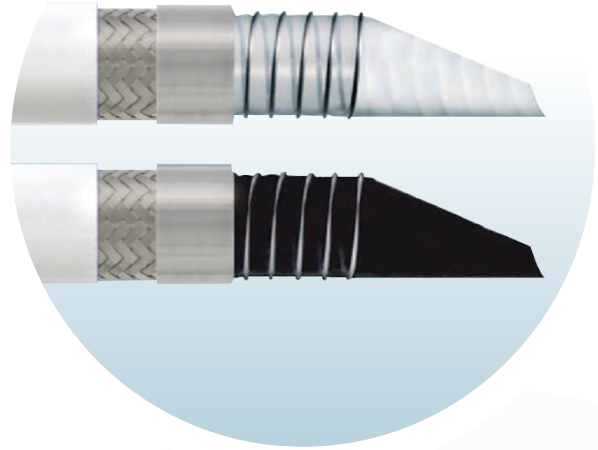

PTFE-SS BRAIDED SILICONE COVER HOSE (PIXFSF) & (PIXFSFAS)

Purity One is the premier flex hose source nationally. Our new state-of-the-art hose assembly and testing facility allow us to be best-in-class by combining quality products, assembly services and premier customer service.

Purity One can assemble PTFE-SS braided silicone hoses with nearly any type of end connection desired.

PRODUCT NUMBER	NOMINAL I.D.		O.D.		WORKING PRESSURE AT 70°F (21.1°C)		BURST PRESSURE AT 70°F (21.1°C)		MINIMUM BEND RADIUS		WEIGHT PER FOOT/METER	
	(in.)	(mm)	(in.)	(mm)	(PSI)	(BAR)	(PSI)	(BAR)	(in.)	(mm)	(lb.)	(kg)
(PIXFSF)												
PIXFSF-0250	1/2	11.5	5/6	20.8	725	50	3626	250	2	60	8.8	4
PIXFSF-0750	3/4	18.5	1 1/8	28.6	870	60	4206	290	3	80	19.8	9
PIXFSF-1000	1	22.8	1 2/7	32.7	580	40	3046	210	5	120	22.1	10
PIXFSF-1500	1 1/2	36.5	1 8/9	48.1	580	40	2538	175	7	175	38.6	17.5
PIXFSF-2000	2	48.5	2 3/8	60.2	363	25	1958	135	5	135	58.4	26.5
(PIXFSFAS) ANTI-STATIC												
PIXFSFAS-0250	1/2	11.5	5/6	20.8	725	50	3626	250	2	60	8.8	4
PIXFSFAS-0750	3/4	18.5	1 1/8	28.6	870	60	4206	290	3	80	19.8	9
PIXFSFAS-1000	1	22.8	1 2/7	32.7	580	40	3046	210	5	120	22.1	10
PIXFSFAS-1500	1 1/2	36.5	1 8/9	48.1	580	40	2538	175	7	175	38.6	17.5
PIXFSFAS-2000	2	48.5	2 3/8	60.2	363	25	1958	135	5	135	58.4	26.5

Features

- Available in standard or anti-static PTFE material
- Temperature range: -80°F (-60.3°C) to 400°F (204.4°C)
- Full vacuum rating
- Resists temperature extremes, compression set, chemical attack, moisture and environmental exposure
- Sterilizable by autoclave, CIP and SIP processes
- Purity One hose traceable with serial and lot numbers
- Purity One labeling system available
- 1-year warranty
- Purity One hose measuring system (available upon request)
- 24-hour emergency service available